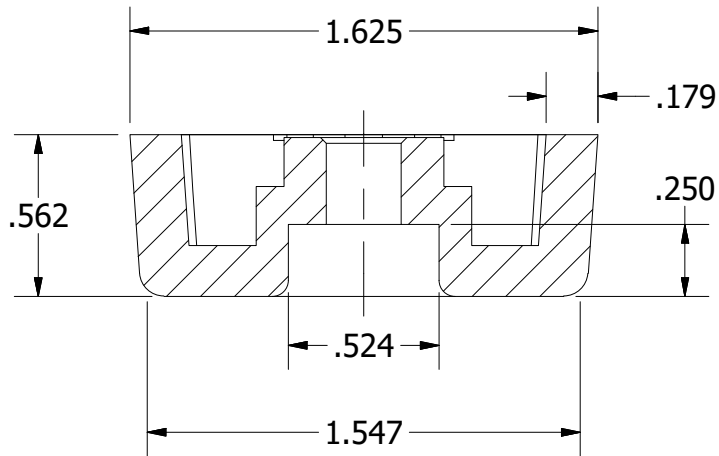

SECTION A-A

				UNLESS OTHERWISE SPECIFIED	DRAWN	2/17/2016		BUDWIG COMPANY, INC.	
				DIMENSIONS ARE IN INCHES TOLERANCE: ±.010	CHECKED				
				MATERIAL:	MFG	TITLE			
				Monsanto Santoprene Thermoplastic Rubber	APPROVED				
REV.	DESCRIPTION	DATE	APPROVED	COMMENTS:			SIZE	DWG NO	REV
REVISIONS									
PROPRIETARY AND CONFIDENTIAL THE INFORMATION CONTAINED IN THIS DRAWING IS THE SOLE PROPERTY OF BUDWIG COMPANY, INC. ANY REPRODUCTION IN PART OR AS A WHOLE WITHOUT THE WRITTEN PERMISSION OF BUDWIG COMPANY, INC. IS PROHIBITED.							SCALE	SHEET 1 OF 1	