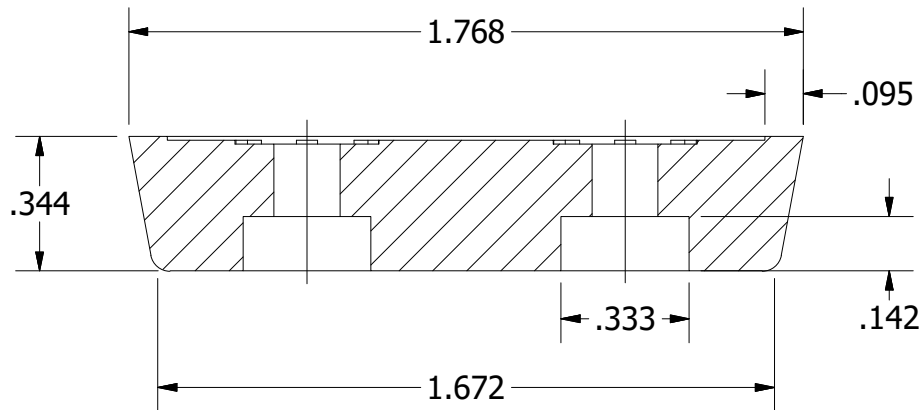

SECTION A-A

				UNLESS OTHERWISE SPECIFIED	DRAWN	9/13/2015		BUDWIG COMPANY, INC.		
				DIMENSIONS ARE IN INCHES TOLERANCE: ±.010	CHECKED					
				MATERIAL:	MFG			TITLE RF6T-		
				Monsanto Santoprene Thermoplastic Rubber	APPROVED					
REV.	DESCRIPTION	DATE	APPROVED	REVISIONS				SIZE	DWG NO	REV
				COMMENTS:				A	RF6T-	A
PROPRIETARY AND CONFIDENTIAL THE INFORMATION CONTAINED IN THIS DRAWING IS THE SOLE PROPERTY OF BUDWIG COMPANY, INC. ANY REPRODUCTION IN PART OR AS A WHOLE WITHOUT THE WRITTEN PERMISSION OF BUDWIG COMPANY, INC. IS PROHIBITED.								SCALE		SHEET 1 OF 1