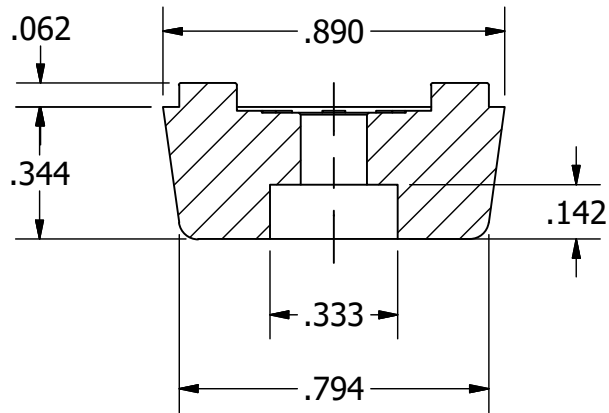

SECTION A-A

				DRAWN		11/21/2015		BUDWIG COMPANY, INC.	
				CHECKED					
				MATERIAL: Monsanto Santoprene Thermoplastic Rubber		MFG		TITLE SQF6T-	
REV.				DATE		APPROVED			
REVISIONS				COMMENTS:		SIZE A		DWG NO SQF6T-	
<p>PROPRIETARY AND CONFIDENTIAL THE INFORMATION CONTAINED IN THIS DRAWING IS THE SOLE PROPERTY OF BUDWIG COMPANY, INC. ANY REPRODUCTION IN PART OR AS A WHOLE WITHOUT THE WRITTEN PERMISSION OF BUDWIG COMPANY, INC. IS PROHIBITED.</p>						SCALE		REV	
								SHEET 1 OF 1	